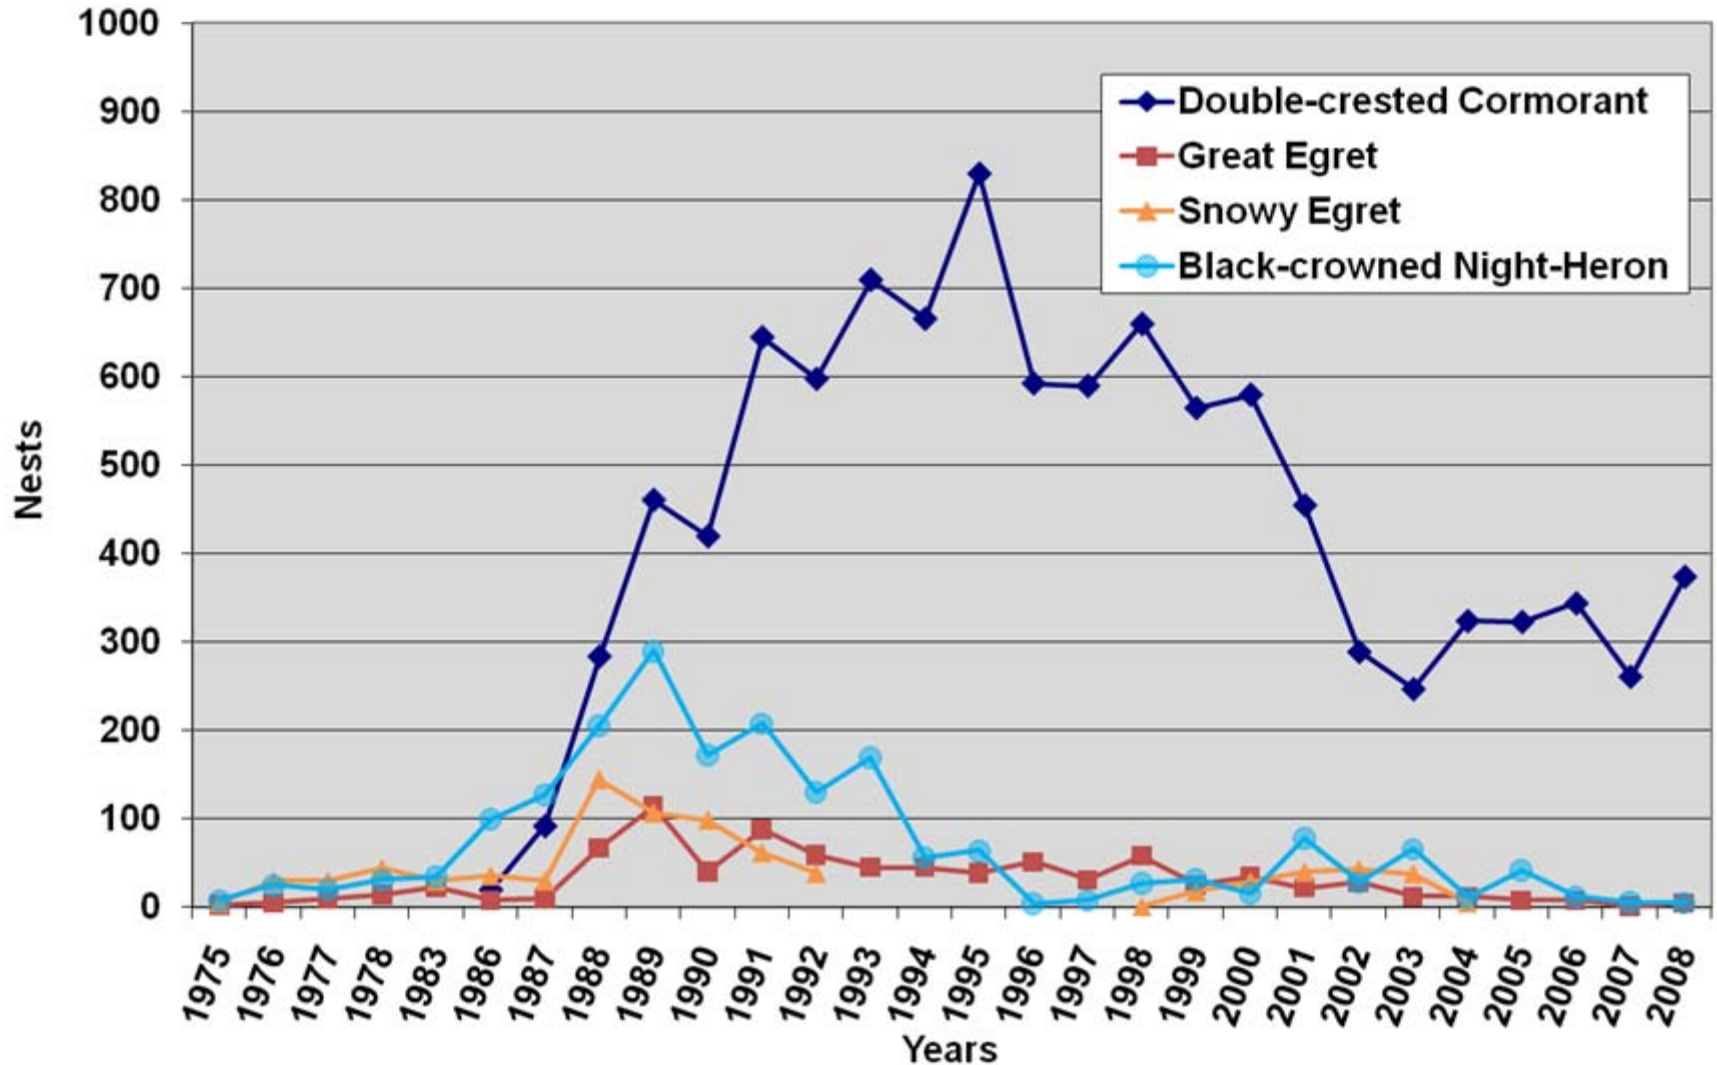

WATERBIRDS
of
GOOSE & HUCKLEBERRY
ISLANDS
•
2008

David S. Künstler

N.Y.C. Parks & Recreation

Van Cortlandt & Pelham Bay Parks

GOOSE ISLAND - Regular Waders

GOOSE ISLAND - Great Egret

GOOSE ISLAND - Snowy Egret

GOOSE ISLAND - Black-crowned Night-Heron

HUCKLEBERRY ISLAND - Cormorant and Regular Waders

HUCKLEBERRY ISLAND - Cormorants & Waders