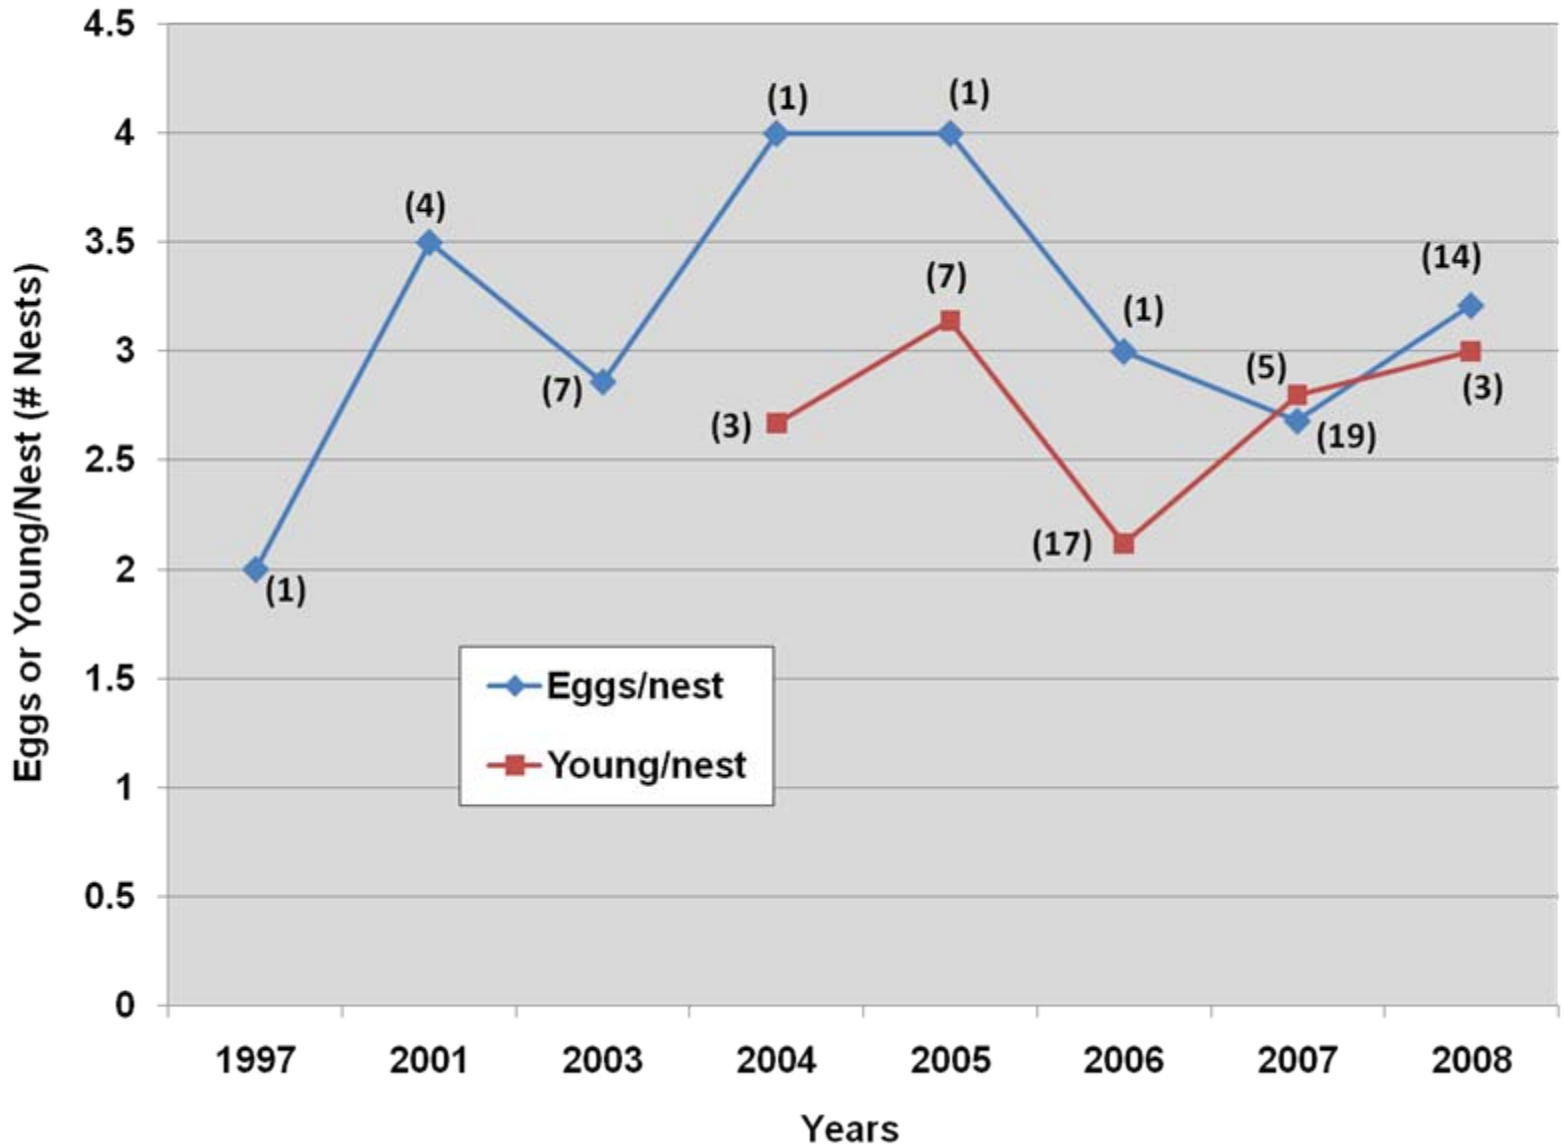

WATERBIRDS
of
GOOSE & HUCKLEBERRY
ISLANDS
•
2008

David S. Künstler

N.Y.C. Parks & Recreation

Van Cortlandt & Pelham Bay Parks

GOOSE ISLAND - Regular Waders

GOOSE ISLAND - Great Egret

GOOSE ISLAND - Snowy Egret

GOOSE ISLAND - Black-crowned Night-Heron

HUCKLEBERRY ISLAND - Cormorant and Regular Waders

HUCKLEBERRY ISLAND - Cormorants & Waders