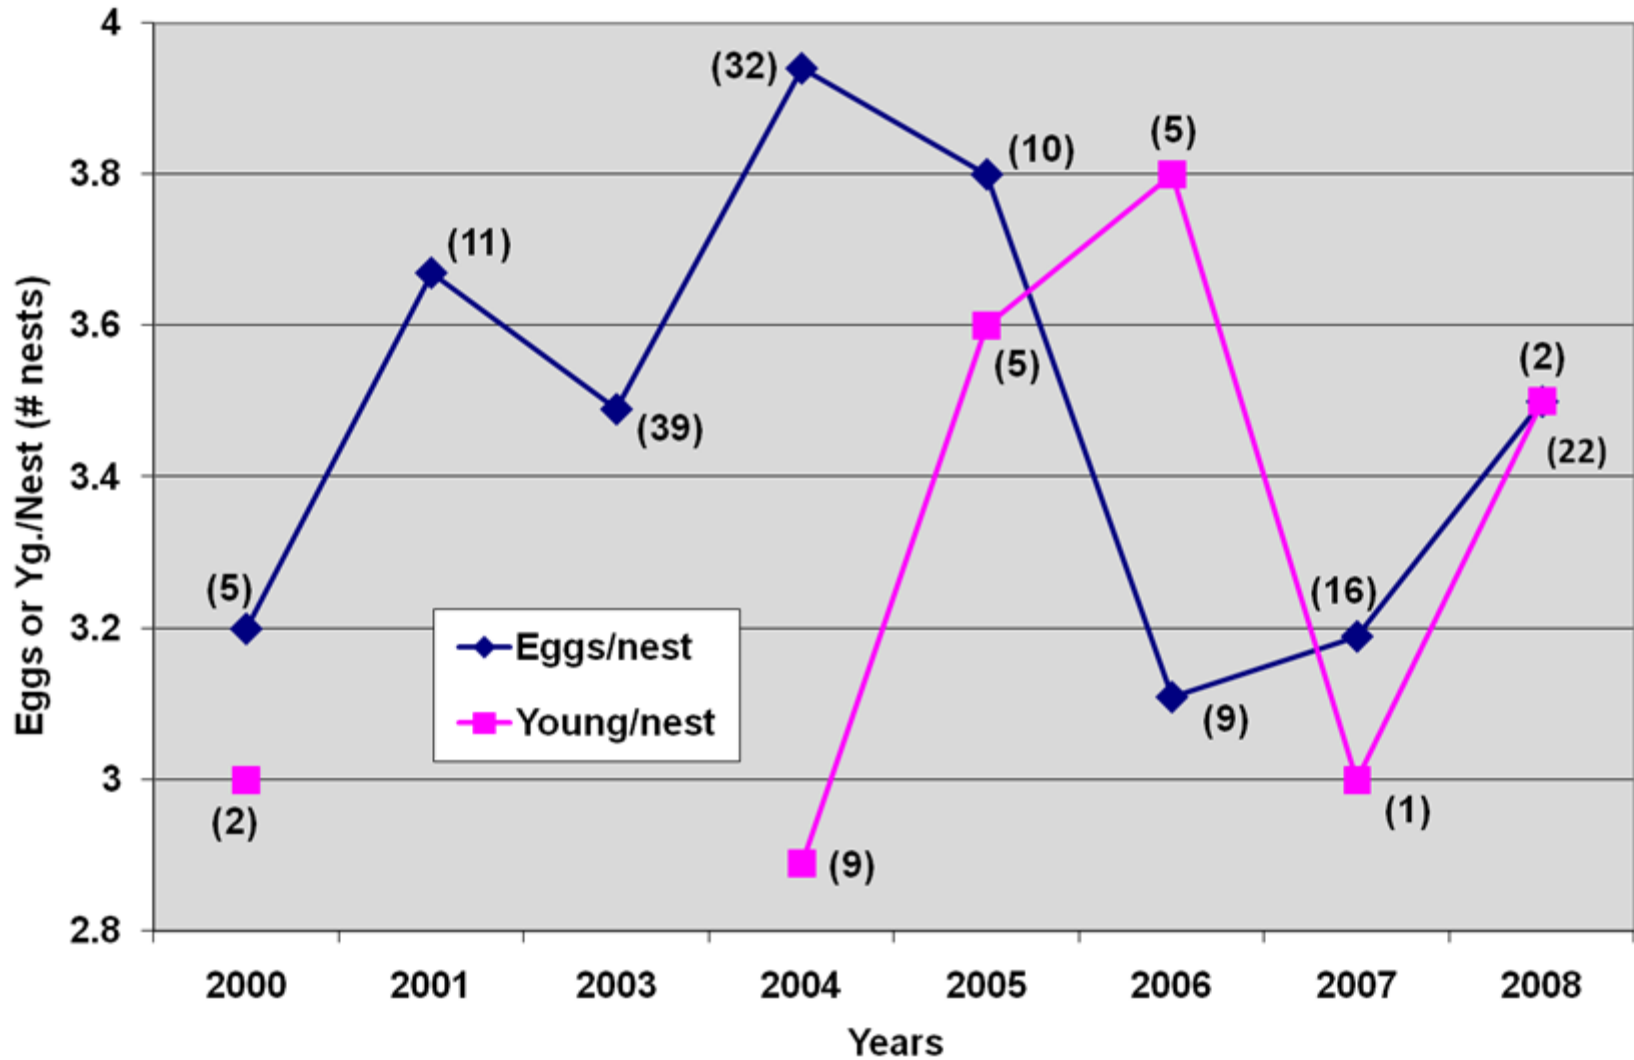

WATERBIRDS
of
GOOSE & HUCKLEBERRY
ISLANDS
•
2008

David S. Künstler

N.Y.C. Parks & Recreation

Van Cortlandt & Pelham Bay Parks

GOOSE ISLAND - Regular Waders

GOOSE ISLAND - Great Egret

GOOSE ISLAND - Snowy Egret

GOOSE ISLAND - Black-crowned Night-Heron

HUCKLEBERRY ISLAND - Cormorant and Regular Waders

HUCKLEBERRY ISLAND - Cormorants & Waders