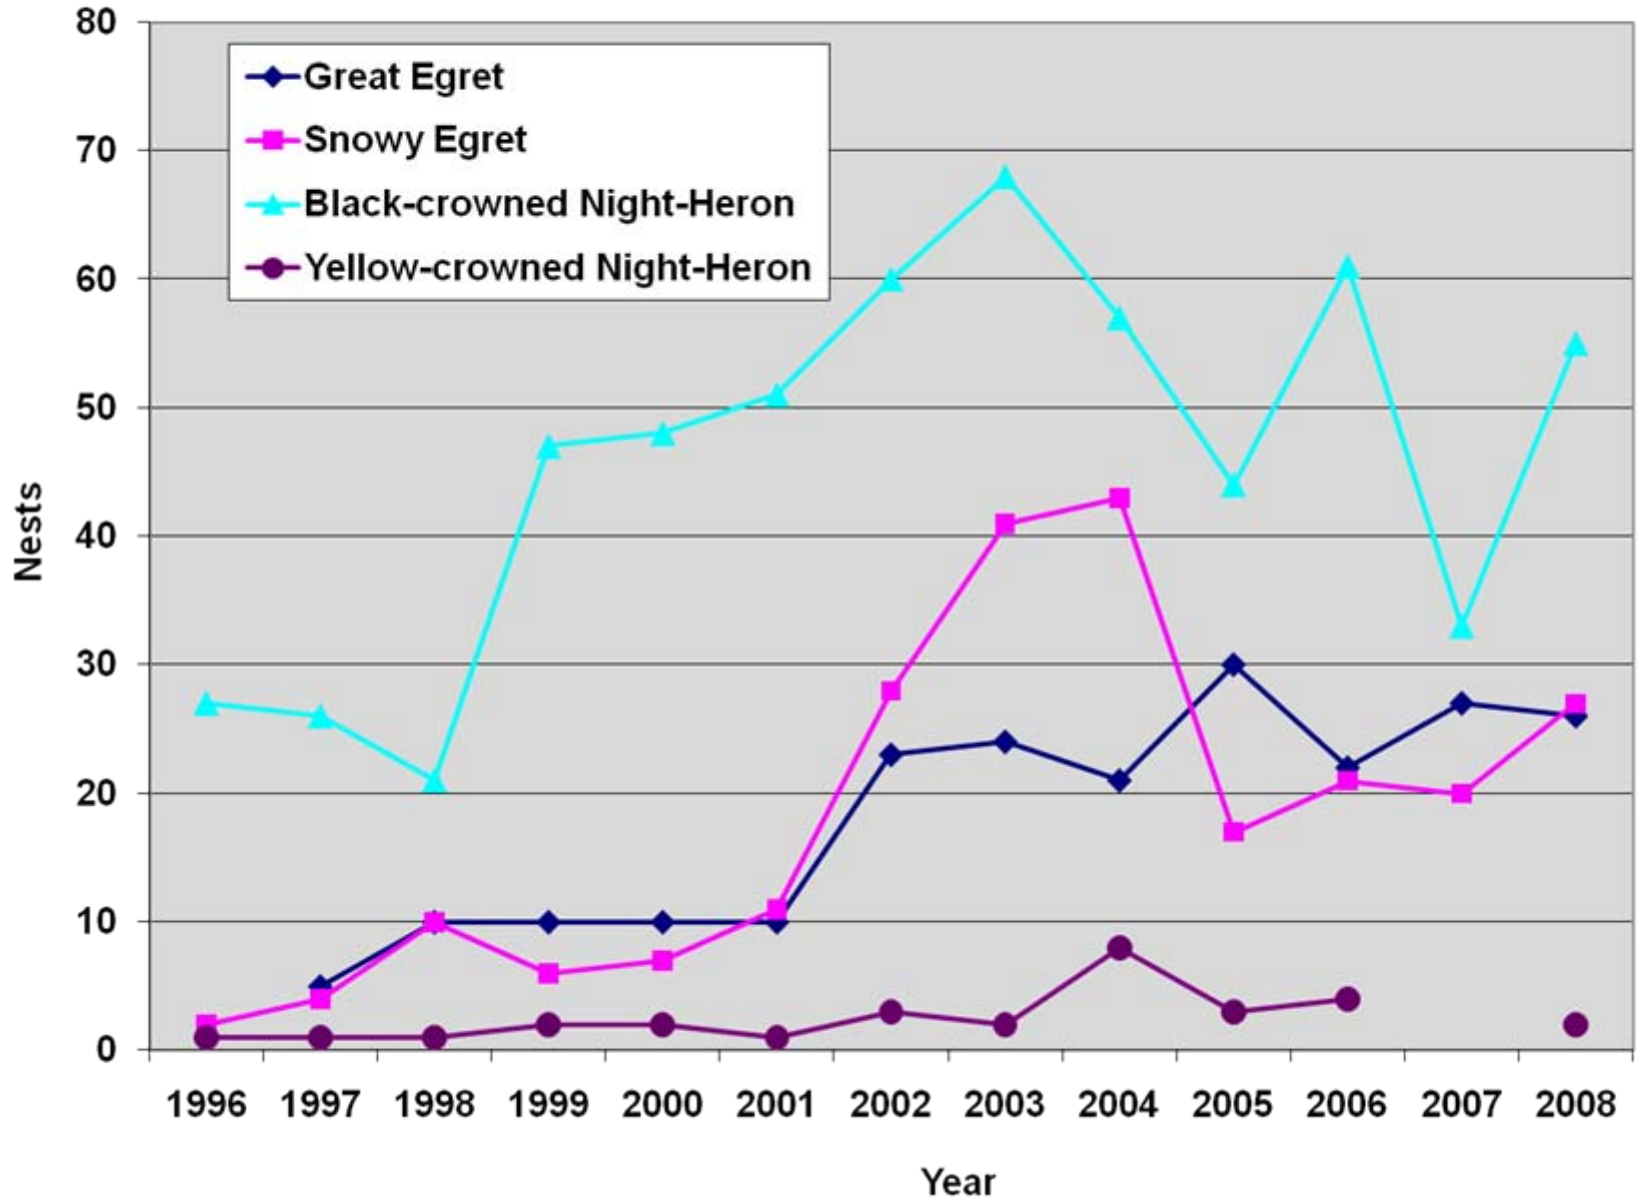

WATERBIRDS
of
GOOSE & HUCKLEBERRY
ISLANDS
•
2008

David S. Künstler

N.Y.C. Parks & Recreation

Van Cortlandt & Pelham Bay Parks

GOOSE ISLAND - Regular Waders

GOOSE ISLAND - Great Egret

GOOSE ISLAND - Snowy Egret

GOOSE ISLAND - Black-crowned Night-Heron

HUCKLEBERRY ISLAND - Cormorant and Regular Waders

HUCKLEBERRY ISLAND - Cormorants & Waders