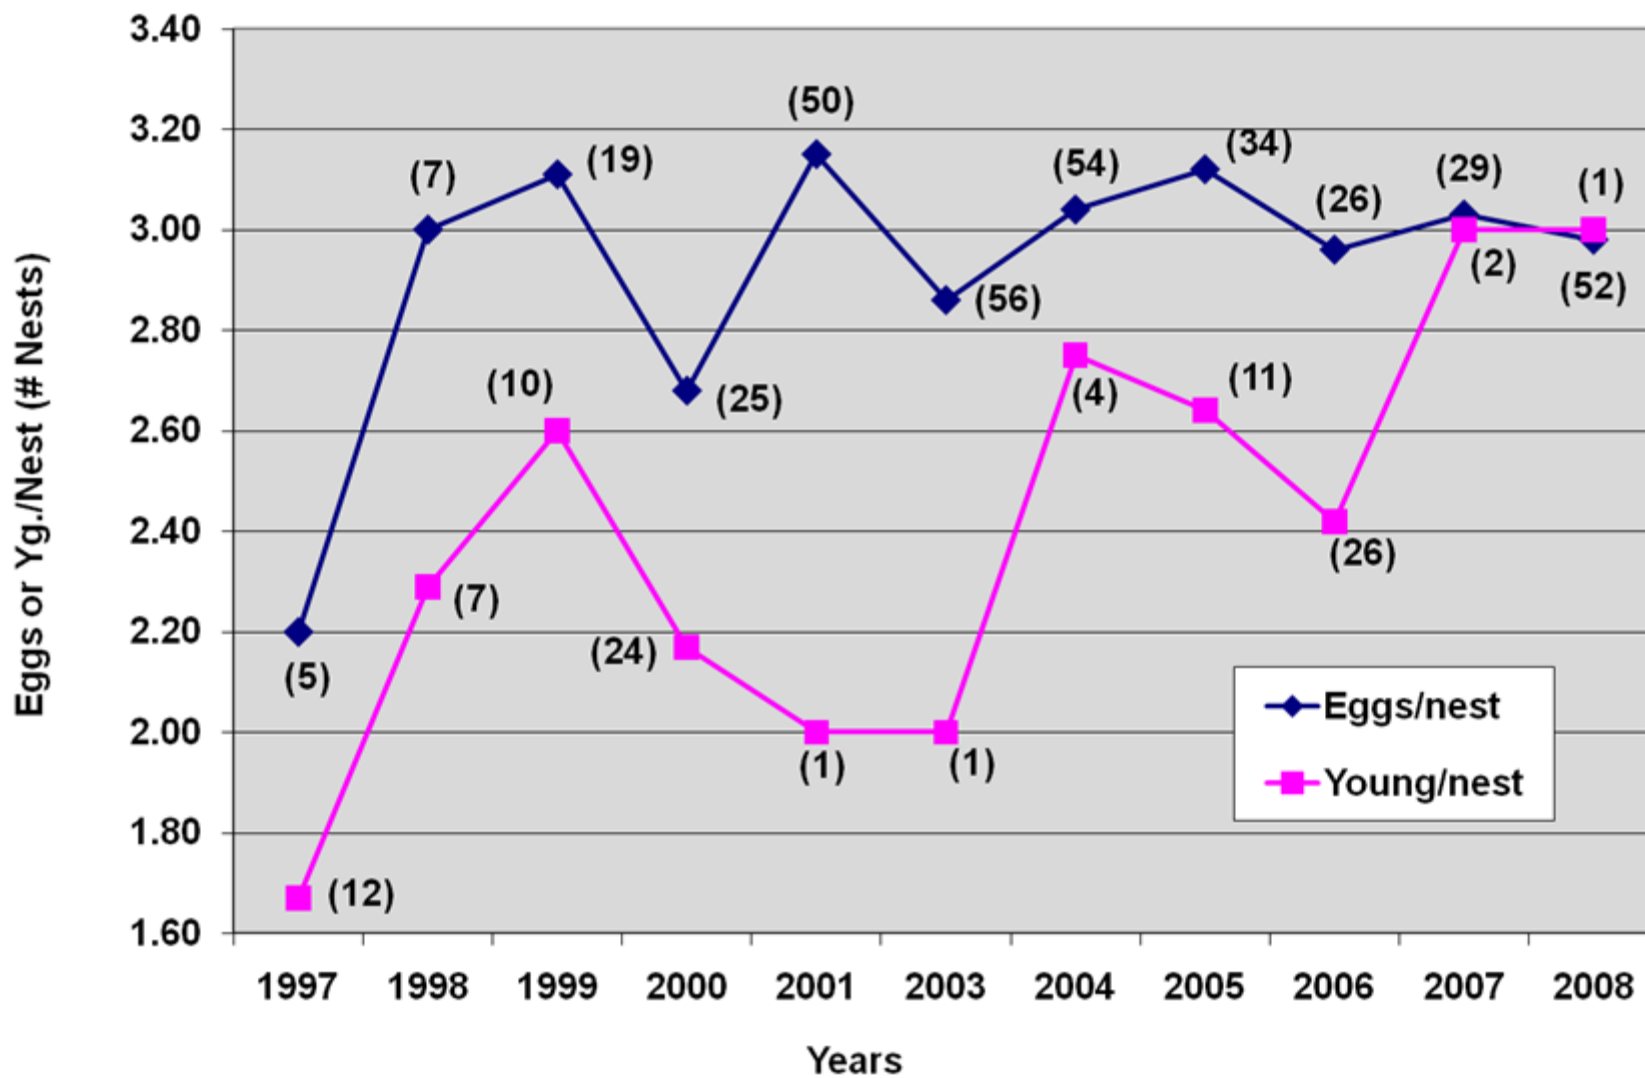

WATERBIRDS
of
GOOSE & HUCKLEBERRY
ISLANDS
•
2008

David S. Künstler

N.Y.C. Parks & Recreation

Van Cortlandt & Pelham Bay Parks

GOOSE ISLAND - Regular Waders

GOOSE ISLAND - Great Egret

GOOSE ISLAND - Snowy Egret

GOOSE ISLAND - Black-crowned Night-Heron

HUCKLEBERRY ISLAND - Cormorant and Regular Waders

HUCKLEBERRY ISLAND - Cormorants & Waders